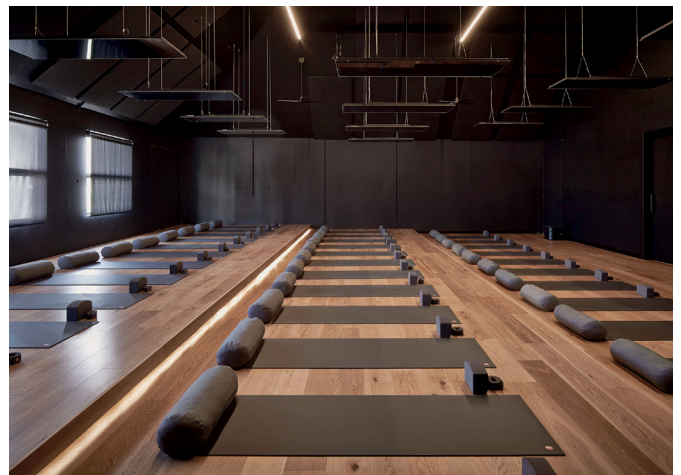

CASE STUDY

HOT YOGA STUDIO HEATING WITH INFRARED

The Finer Details

THE INSTALLATION

LAVA Glass - 1000DM infrared heaters are particularly effective at heating individual zones within a larger space and were installed to provide a fast and precise heating system. Due to their modern design, they became an essential component of the Yoga Studio's architecture.

Due to the high ceiling of the Yoga studios, the LAVA Glass DM 1000W panels were suspended 2.5m above the floor to achieve the desired air temperature of 38°C at ground level. The LAVA Glass panels are controlled by a wireless thermostat which simplified the installation process.

The radiated heat from the 15 infrared heaters directly warms the people in the room and creates a pleasant warming sensation - similar to sitting in direct sunlight. This is in contrast to convection heating, where the entire volume of air in the room has to be heated (from top down - as hot air rises).

Heating with LAVA Design Infrared heaters not only saves heating and energy costs, but creates a pleasant healthy indoor climate without disturbing airflow. The LAVA Glass-DM has been designed and developed specifically for mounting directly on the ceiling or suspended from it.

LAVA-GLASS-DM PRODUCT BENEFITS

- + Unique design
- + Pleasant room climate due to infrared radiant heat
- + Pure and healthy air - ideal for allergy sufferers, without drafts
- + Easy installation
- + Security by 6mm ESG safety glass
- + Maintenance and magnetic field free
- + Heat storage up to 1 hour
- + Particularly suitable for the heating of individual zones within large rooms